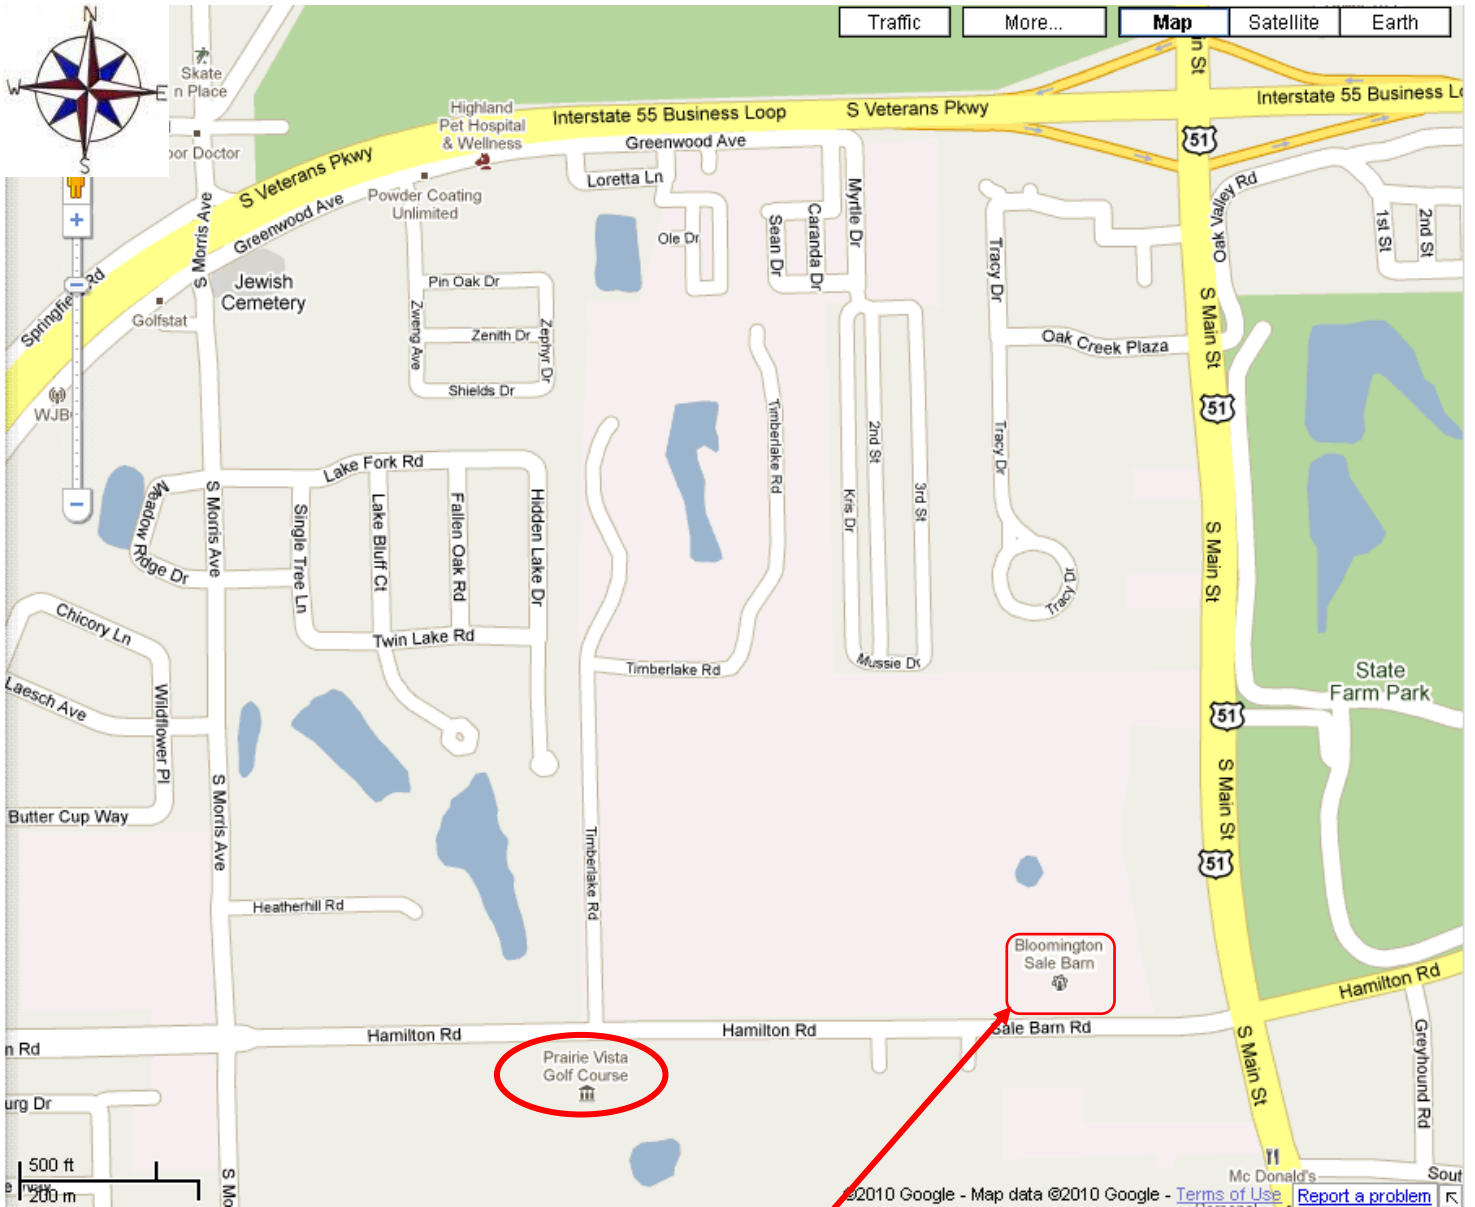

IHSA Boys Golf State Finals Class 1A – Prairie Vista Parking Information

Spectator parking is available at the site of the former Bloomington Sale Barn, which is located approximately ¼ mile east of the golf course on Hamilton Road. The Sale Barn has been demolished, but parking is still available. This parking area is accessible for fans by traveling south on Main Street. The best way to approach the parking lot from this direction is by getting on IL-51 South off of Veterans' Parkway. As in years past, a shuttle will be running from the parking lot to the golf course for spectators who wish to take advantage of this service.